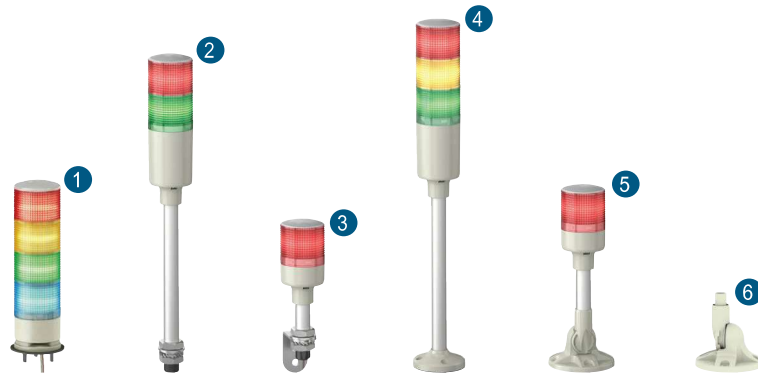

# Easy Harmony XVG Ø 60 monolithic tower lights

1

| 1 With base mounting                                |                            |                                                    |            |                         |            |                         |                                 |                                 |  |
|-----------------------------------------------------|----------------------------|----------------------------------------------------|------------|-------------------------|------------|-------------------------|---------------------------------|---------------------------------|--|
| Light source                                        |                            | LED for steady light                               |            |                         |            |                         |                                 |                                 |  |
| Colors (1)                                          |                            | ● Red, ● Green                                     |            | ● Red, ● Amber, ● Green |            |                         | ● Red, ● Amber, ● Green, ● Blue |                                 |  |
| Voltage                                             |                            | 24 VAC/VDC                                         | 220~240VAC | 24 VAC/VDC              | 220~240VAC |                         | 24 VAC/VDC                      |                                 |  |
| Reference                                           | Without buzzer, IP 53      | XVGB2W                                             | XVGM2W     | XVGB3W                  | XVGM3W     |                         | XVGB4W                          |                                 |  |
|                                                     | With buzzer, IP 42         | XVGB2SW                                            | XVGM2SW    | XVGB3SW                 | XVGM3SW    |                         | XVGB4SW                         |                                 |  |
| 2 With direct aluminium tube mounting               |                            |                                                    |            |                         |            |                         |                                 |                                 |  |
| Light source                                        |                            | LED for steady light                               |            |                         |            |                         |                                 |                                 |  |
| Colors (1)                                          |                            | ● Red, ● Green                                     |            | ● Red, ● Amber, ● Green |            |                         | ● Red, ● Amber, ● Green, ● Blue |                                 |  |
| Voltage                                             |                            | 24 VAC/VDC                                         | 220~240VAC | 24 VAC/VDC              | 220~240VAC |                         | 24 VAC/VDC                      |                                 |  |
| Reference                                           | Without buzzer, IP 23      | XVGB2T                                             | XVGM2T     | XVGB3T                  | XVGM3T     |                         | -                               |                                 |  |
|                                                     | With buzzer, IP 23         | XVGB2ST                                            | XVGM2ST    | XVGB3ST                 | XVGM3ST    |                         | XVGB4ST                         |                                 |  |
| 3 With aluminium tube mounting and L-bracket        |                            |                                                    |            |                         |            |                         |                                 |                                 |  |
| Light source                                        |                            | LED for steady light                               |            |                         |            |                         |                                 |                                 |  |
| Colors (1)                                          |                            | ● Red                                              |            | ● Red, ● Green          |            | ● Red, ● Amber, ● Green |                                 | ● Red, ● Amber, ● Green, ● Blue |  |
| Voltage                                             |                            | 24 VAC/VDC                                         | 220~240VAC | 24 VAC/VDC              | 220~240VAC | 24 VAC/VDC              | 220~240VAC                      | 24 VAC/VDC                      |  |
| Reference                                           | Flashing light with buzzer | XVGB1SFA                                           | XVGM1SFA   | -                       | -          | -                       | -                               | -                               |  |
|                                                     | Without buzzer, IP 23      | XVGB1A                                             | XVGM1A     | XVGB2                   | XVGM2      | XVGB3                   | XVGM3                           | XVGB4                           |  |
|                                                     | With buzzer, IP 23         | XVGB1SA                                            | XVGM1SA    | XVGB2S                  | XVGM2S     | XVGB3S                  | XVGM3S                          | XVGB4S                          |  |
| 4 With aluminium tube mounting and fixing plate     |                            |                                                    |            |                         |            |                         |                                 |                                 |  |
| Light source                                        |                            | LED for steady light                               |            |                         |            |                         |                                 |                                 |  |
| Colors (1)                                          |                            | ● Red, ● Green                                     |            | ● Red, ● Amber, ● Green |            |                         | ● Red, ● Amber, ● Green, ● Blue |                                 |  |
| Voltage                                             |                            | 24 VAC/VDC                                         | 220~240VAC | 24 VAC/VDC              | 220~240VAC |                         | 24 VAC/VDC                      |                                 |  |
| Reference                                           | Without buzzer, IP 53      | XVGB2H                                             | XVGM2H     | XVGB3H                  | XVGM3H     |                         | XVGB4H                          |                                 |  |
|                                                     | With buzzer, IP 42         | XVGB2SH                                            | XVGM2SH    | XVGB3SH                 | XVGM3SH    |                         | XVGB4SH                         |                                 |  |
| 5 With aluminium tube mounting and foldable bracket |                            |                                                    |            |                         |            |                         |                                 |                                 |  |
| Light source                                        |                            | LED for steady light                               |            |                         |            |                         |                                 |                                 |  |
| Colors (1)                                          |                            | ● Red                                              |            | ● Red, ● Green          |            | ● Red, ● Amber, ● Green |                                 | ● Red, ● Amber, ● Green, ● Blue |  |
| Voltage                                             |                            | 24 VAC/VDC                                         | 220~240VAC | 24 VAC/VDC              | 220~240VAC | 24 VAC/VDC              | 220~240VAC                      | 24 VAC/VDC                      |  |
| Reference                                           | Flashing light with buzzer | XVGB1SM-FA                                         | XVGM1SM-FA | -                       | -          | -                       | -                               | -                               |  |
|                                                     | Without buzzer, IP 53      | XVGB1MA                                            | XVGM1MA    | XVGB2M                  | XVGM2M     | XVGB3M                  | XVGM3M                          | XVGB4M                          |  |
|                                                     | With buzzer, IP 42         | XVGB1SMA                                           | XVGM1SMA   | XVGB2SM                 | XVGM2SM    | XVGB3SM                 | XVGM3SM                         | XVGB4SM                         |  |
| 6 Accessories (for association)                     |                            |                                                    |            |                         |            |                         |                                 |                                 |  |
| Color                                               |                            | ● White                                            |            |                         |            |                         |                                 |                                 |  |
| Unit type                                           |                            | Folding mounting bracket for support tube mounting |            |                         |            | Wall mounting bracket   |                                 |                                 |  |
| Reference                                           |                            | XVGZ02 (2)                                         |            |                         |            | XVMZ02W (3)             |                                 |                                 |  |